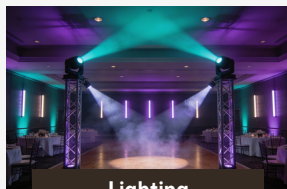

OUR SERVICES INCLUDE:

BRING YOUR VISION TO LIFE