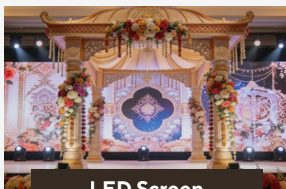

OUR SERVICES INCLUDE:

BRING YOUR VISION TO LIFE