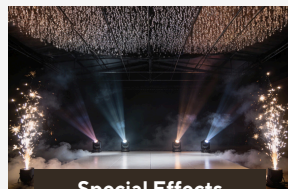

OUR SERVICES INCLUDE:

BRING YOUR VISION TO LIFE