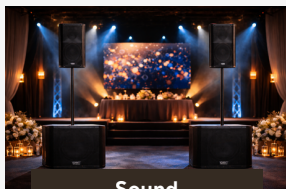

OUR SERVICES INCLUDE:

BRING YOUR VISION TO LIFE